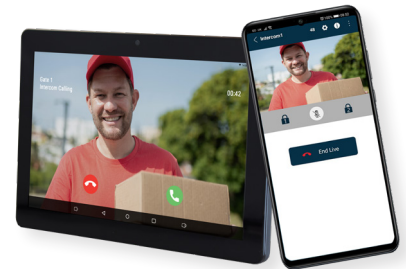

# PRAETORIAN GUARD

IP - 4G Video Intercom System

The built in 4G modem has an access point to the internet via a compatible SIM card\*.

AES SMART APP

- **Speak & view your visitors from anywhere in the world.**
- Grant access remotely - Send a command to the gate motor via the app to open your gates etc.
- Optional integrated keypad for access codes – 24-7 / Timed / Temporary.
- Optional integrated proximity for access - Cards/Tags - 24-7 / Timed / Temporary.
- Voicemail - Visitors can leave a video messages when unanswered (SD card required).
- Multi-User - Add up to 8 maximum devices per Intercom ID. (incl ADMIN user. 4 maximum for optimal performance.)
- Connect via a 4G Access Point via sim card or WiFi, LAN Cable (Sold Separately) (Dualband WIFI. 2.4 & 5.8G wifi (IEEE 802.11 b/g/n/a/c).
- Volume of external speaker adjustable at the call-point.

**4GUS/M (USA)**

**Installer / User App**

You can now use the all-new **AES SMART APP** to control the Praetorian Guard Intercom. Using a sleek new user interface, ensuring a more user-friendly experience and improved functionality.