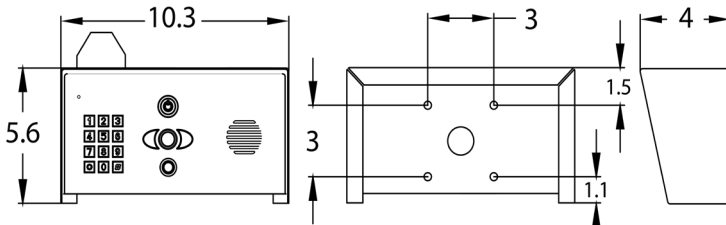

PRODUCT DIMENSIONS

PRAE - ARCHITECTURAL NON KP

PRAE - ARCHITECTURAL WITH KP

PRAE PEDESTAL

Other panel styles available, Flush, Prox, Vintage & LBX Letterbox.