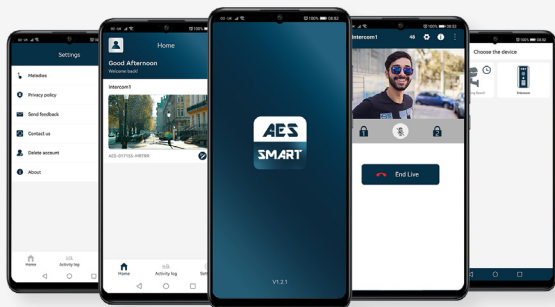

# PRAETORIAN GUARD

IP - 4G Video Intercom System

The built in 4G modem has an access point to the internet via a compatible SIM card\*.

AES SMART APP

- **Speak & view your visitors from anywhere in the world.**
- Grant access remotely - Send a command to the gate motor via the app to open your gates etc.
- Optional integrated keypad for access codes – 24-7 / Timed / Temporary.
- Optional integrated proximity for access - Cards/Tags - 24-7 / Timed / Temporary.
- Voicemail - Visitors can leave a video messages when unanswered (SD card required).
- Multi-User - Add up to 8 maximum devices per Intercom ID. (incl ADMIN user. 4 maximum for optimal performance.)
- Connect via a 4G Access Point via sim card or WiFi, LAN Cable (Sold Separately) (Dualband WIFI. 2.4 & 5.8G wifi (IEEE 802.11 b/g/n/a/c).
- Volume of external speaker adjustable at the call-point.

\*Further distances can be achieved using 3rd party extender such as AP+bridges.

Wi-Fi antenna sold separately or part of a IP kit. (Not included in 4G kits)

**4G MODEM**

Add 4G modem to Praetorian Guard IP Intercom for 4G access point.

**4GUS/M (USA)**

**Installer / User App**

You can now use the all-new **AES SMART APP** to control the Praetorian Guard Intercom. Using a sleek new user interface, ensuring a more user-friendly experience and improved functionality.