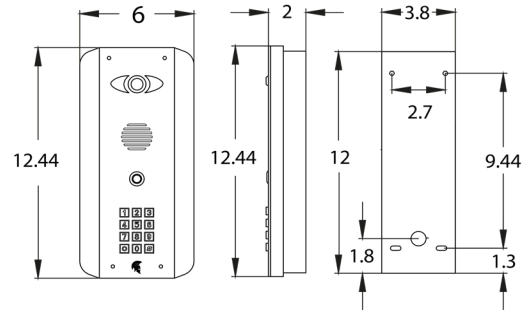

PRAE - ARCHITECTURAL WITH KP