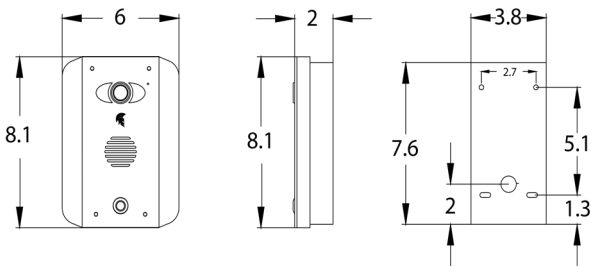

PRODUCT DIMENSIONS

PRAE - ARCHITECTURAL NON KP